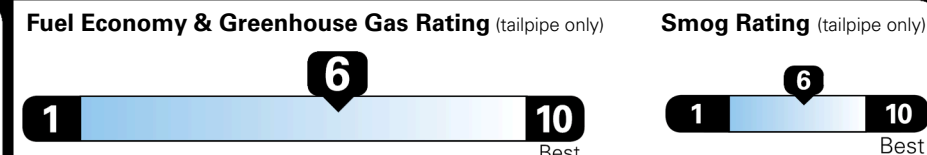

EPA DOT Fuel Economy and Environment

Gasoline Vehicle

Fuel Economy
34 MPG combined city/hwy
35 MPG city
34 MPG highway
2.9 gallons per 100 miles
Small SUVs range from 14 to 125 MPG. The best vehicle rates 146 MPGe.

You save $1,250 in fuel costs over 5 years compared to the average new vehicle.

Annual fuel cost $1,450