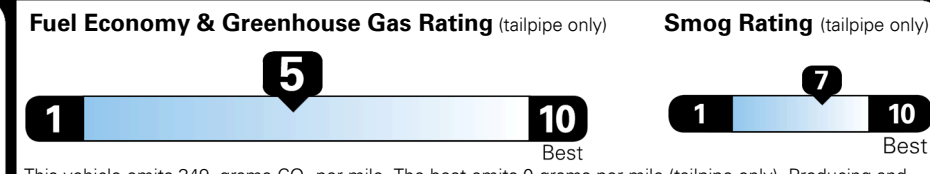

EPA DOT Fuel Economy and Environment

Gasoline Vehicle

Fuel Economy

25 MPG
combined city/hwy

23 MPG
city

29 MPG
highway

4.0 gallons per 100 miles

Small SUVs range from 14 to 118 MPG. The best vehicle rates 140 MPGe.

You spend $1,000 more in fuel costs over 5 years compared to the average new vehicle.

Annual fuel cost $2,150